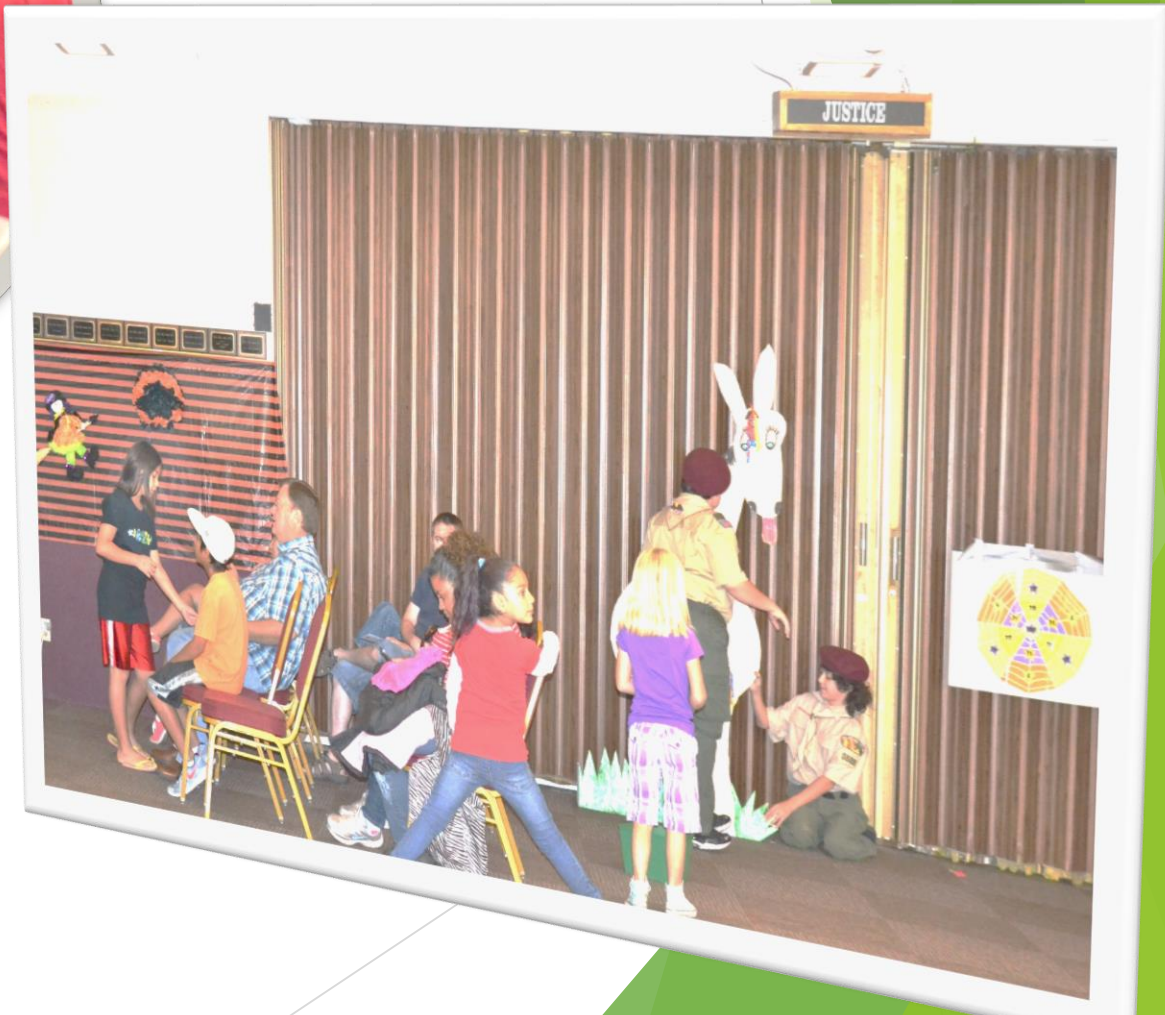

The background features abstract, overlapping geometric shapes in various shades of green, ranging from light lime to dark forest green. These shapes are primarily located on the right side of the page, creating a modern, layered effect. The rest of the page is a plain white background.

# Eye Fair

## 2014

Doctors from Paradise Canyon Eye Care and Clear View Eye Care Center donated their time to provide vision screening for nearly 100 children. Of those, 37 children needed additional vision care and/or glasses from the doctors.

Funds from an ENF Promise Grant covered this cost for 20 children. Through the generosity of the doctors, Lodge members, Trustees, the LOE, Past Presidents of LOE, Widows of Elks, and the Salvation Army, enough additional money was donated to help nearly every child in need who attended the Eye Fair.